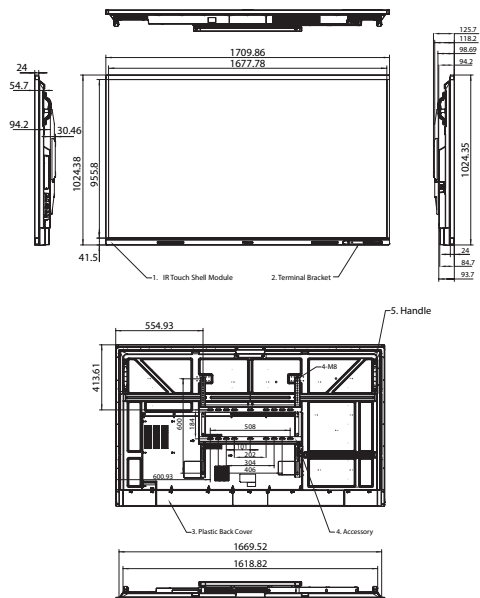

### Physical

Product Size (W x H x D)	1709.9 x 1024.4 x 118.8mm 67.3 x 40.3 x 4.7 inch
Package Size (W x H x D)	1850 x 1165 x 240mm 72.8 x 45.9 x 9.4 inch
Net Weight	45.5kg / 100.3 lbs
Packed Weight	59.7kg / 131.6 lbs
Housing Material	Front Shell: Aluminium Rear Shell: Plastic
Housing Colour	Black + Tarnish
VESA	600 x 600mm, 4-M8 Screw

### Dimensions

**75"** 1709.9<sup>W</sup> x 1024.4<sup>H</sup> x 118.8<sup>D</sup> mm / 67.3 x 40.3 x 4.7 inch  
45.5 kg / 100.3 lbs

Product specifications may vary per region, and specifications are subject to change. This material may include corporate names and trademarks of third parties which are the properties of the third parties respectively.